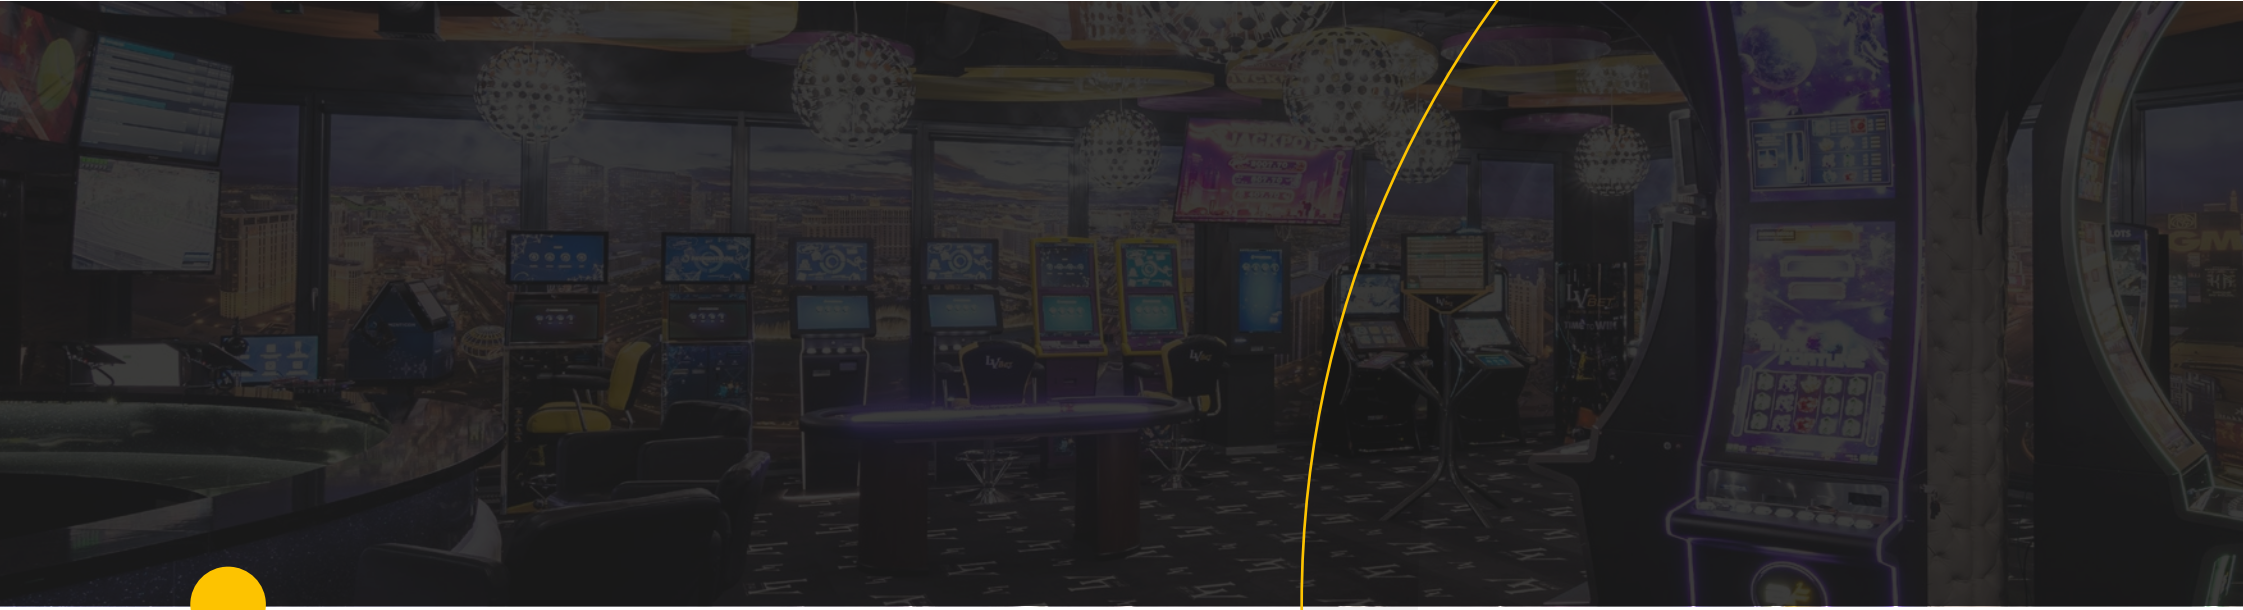

Son teknolojiden faydalanıp en iyi uzmanların ustalığı ve deneyimiyle sektör hakkındaki engin bilgimizi kullanarak en zorlu beklentileri karşılayan kapsamlı, özelleştirilmiş ve eşsiz ürünler sunuyoruz.

Teklifte sunulan makinelerin tamamı Polonya'daki fabrikamızda üretilmektedir.

Bee-Fee Group, çok yönlü ve geniş kapsamlı faaliyetleriyle Polonya ve Avrupa'nın lider geliştirici, oyun yazılımı üreticisi ve makine üreticisi konumuna gelmiştir.

Bee-Fee Group olarak doğru bir yaklaşımla yakalanamayacak başarı olmadığının farkındayız.